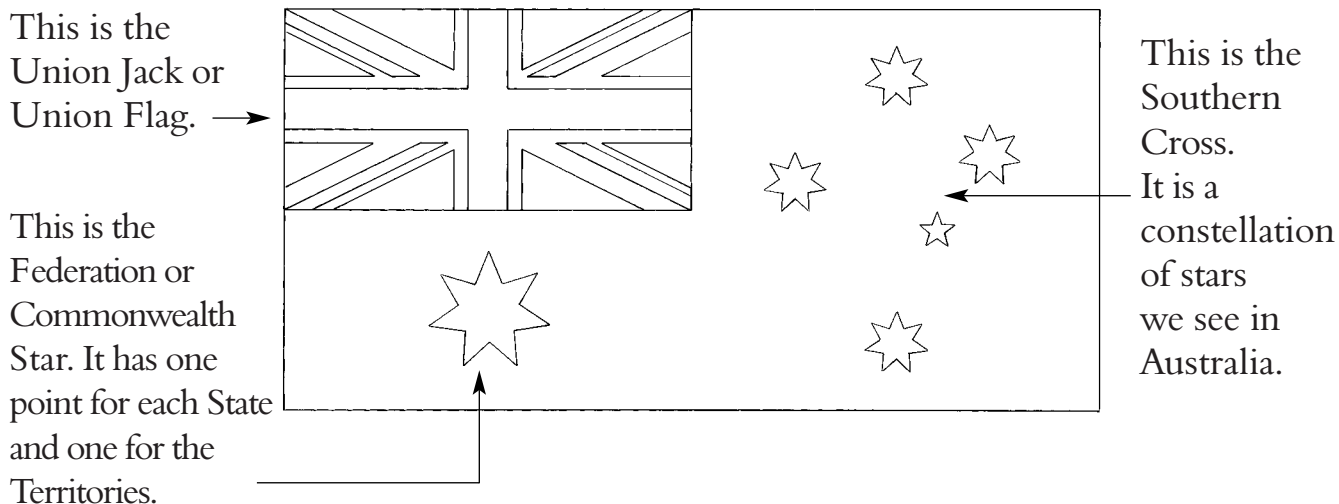

## The Australian national flag

The Australian national flag was designed in 1901. It is flown by all government offices. Community and educational organisations are also encouraged to fly the flag.